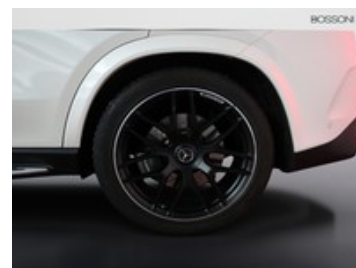

AMG GLE

gle suv 53 mild hybrid (eq-boost) amg 4matic+ 9g-tronic plus

70.900 €

Caratteristiche

Tipologia	Usato	Km percorsi	57.656
Immatricolazione	01/2023	Carrozzeria	Suv
Alimentazione	Ibrida Benzina	Cilindrata	2999
Potenza	320 kW (435 cv)	Cambio	Automatico
Garanzia	Mercedes-Benz Certified 12M (12 mesi , 12 mesi parti m.)	Porte	5
Classe emissioni	Euro 6d-ISC-FCM	Colore esterno	BIANCO
Emissioni CO2 g/km ciclo di prova combinato valido ai fini dell'eventuale tassazione	241 g/km	Neopatentati	No
		Consumo_combinato	10.6 l/100km