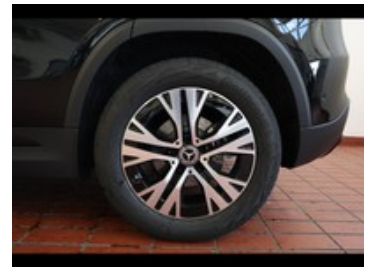

# Mercedes GLA

200 d progressive advanced plus 8g-dct

**47.000 €**

~~51.326 €~~